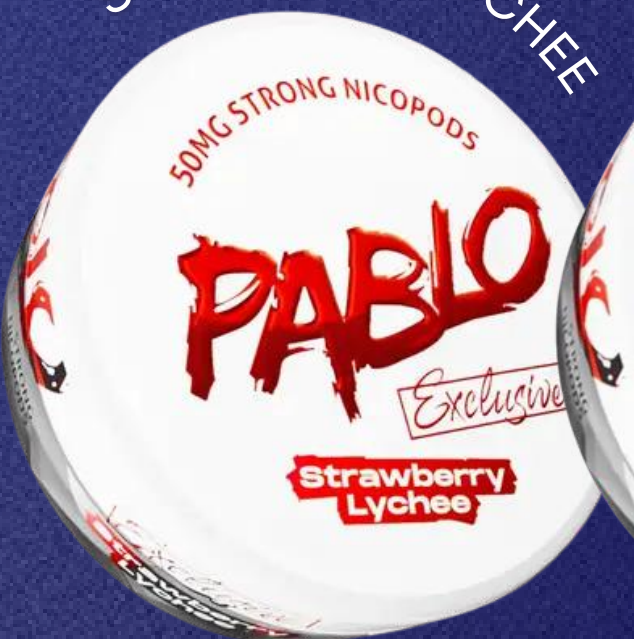

40MG/POUCH

Feel the kick. Own the moment.

Engu Pouches

PABLO

220.000 vnd

Exclusive

30MG/POUCH

STRAWBERRY CHEESECAKE

MANGO ICE

FROSTED MINT

STRAWBERRY LYCHEE

PASSION FRUIT

FROSTED ICE

Super Strong

24MG/POUCH

ICE COLD